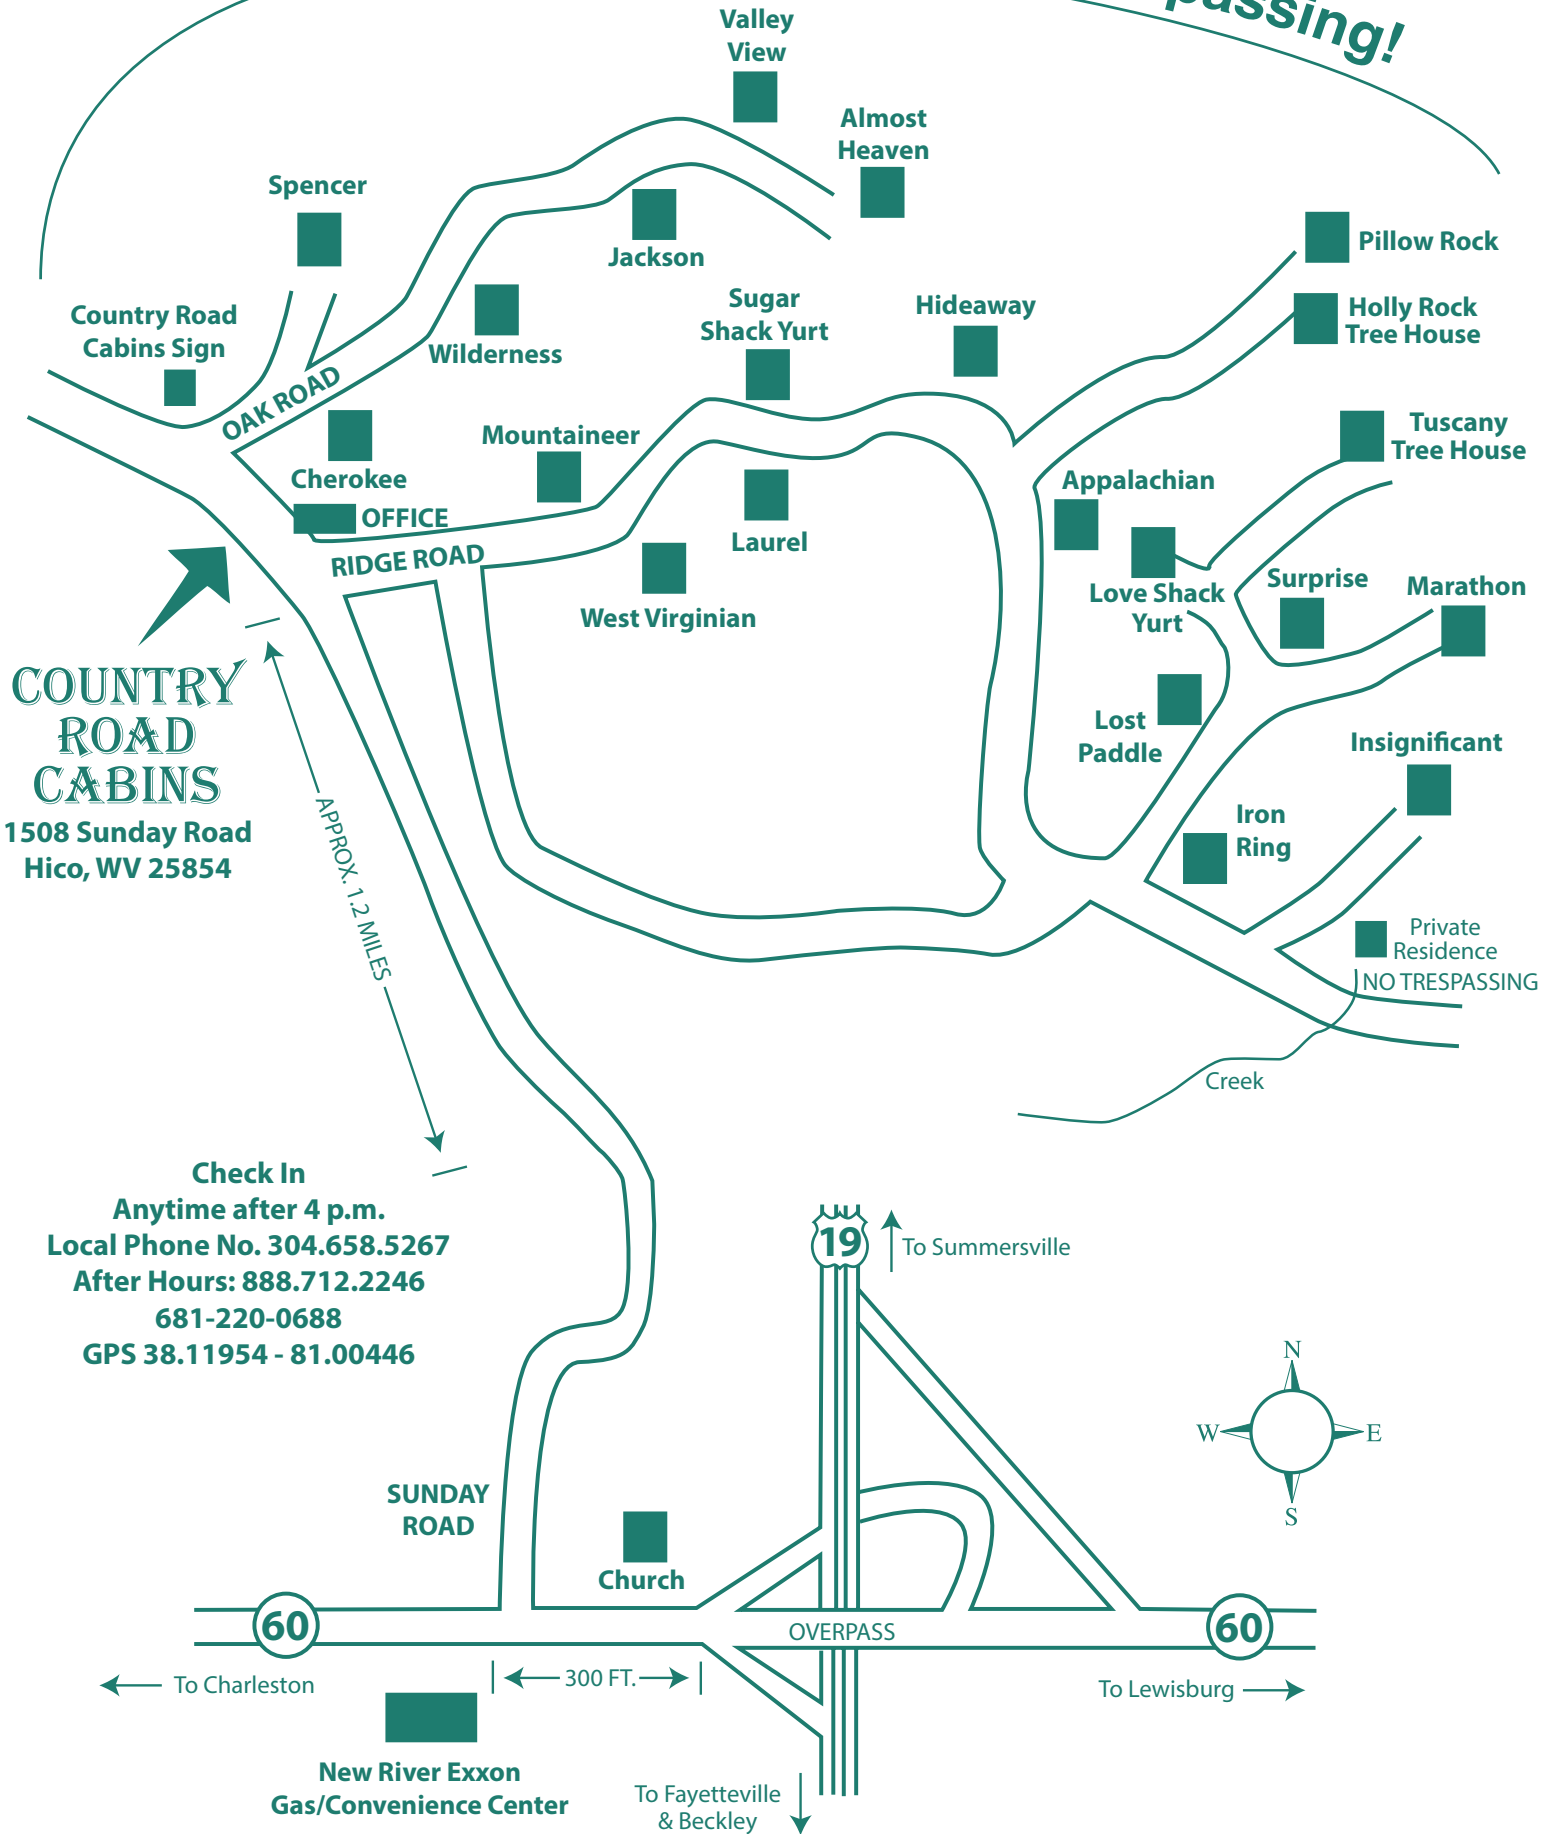

Private Property - Please, No Trespassing!

COUNTRY ROAD CABINS
1508 Sunday Road
Hico, WV 25854

Check In
Anytime after 4 p.m.
Local Phone No. 304.658.5267
After Hours: 888.712.2246
681-220-0688
GPS 38.11954 - 81.00446