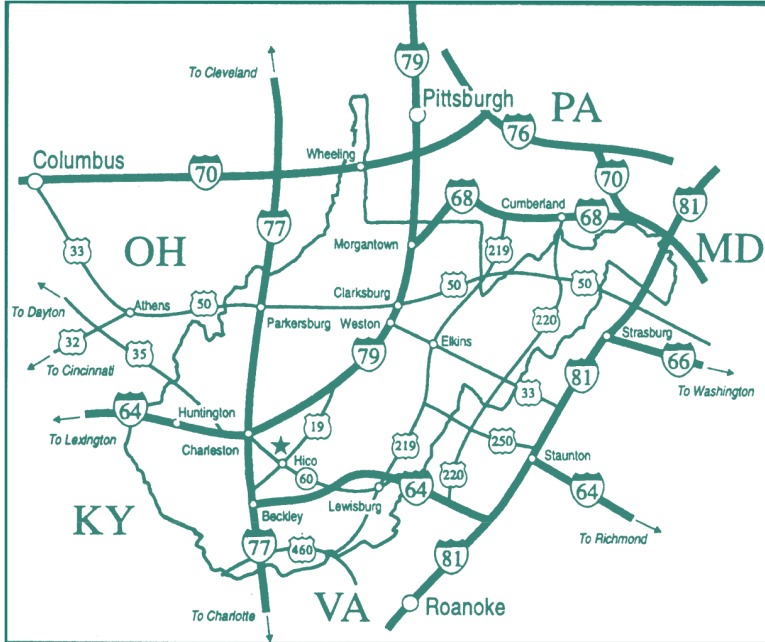

There is a New River Exxon Gas/Convenience Service Center at this intersection and Sunday Road is directly across from this gas station. Our cabins are located approx. 2 miles down Sunday Road on the right. Directional signs direct you to each individual cabin. **When driving to our area especially on Route 19 North or South, it is heavily patrolled. Watch your speed through all the small towns of Summersville, Fayetteville, Oak Hill, etc. so you won't have to contribute to the local economy through speeding tickets!

From the North off I-79:

Follow I-79 South to exit 57 or Route 19 South toward Summersville, Beckley. Stay on Route 19 South approx. 45 miles to US Route 60 West exit at Hico. Proceed to the New River Exxon Gas/Convenience Center in the distance and turn right onto Sunday Road.

From the South off I-77N:

Just past Beckley, WV take Exit 48 Route 19 North toward Summersville. Follow Route 19 North approx. 23 miles to Route 60 West Exit. Proceed to New River Exxon Gas Center and turn right onto Sunday Road.

From I-64 E:

Just past Lewisburg, WV take exit 156 or Route 60 West at Sam Black Church. Follow Route 60 West approx 34 miles to Hico. Turn right onto Sunday Road across from the New River Gas/Convenience Center.